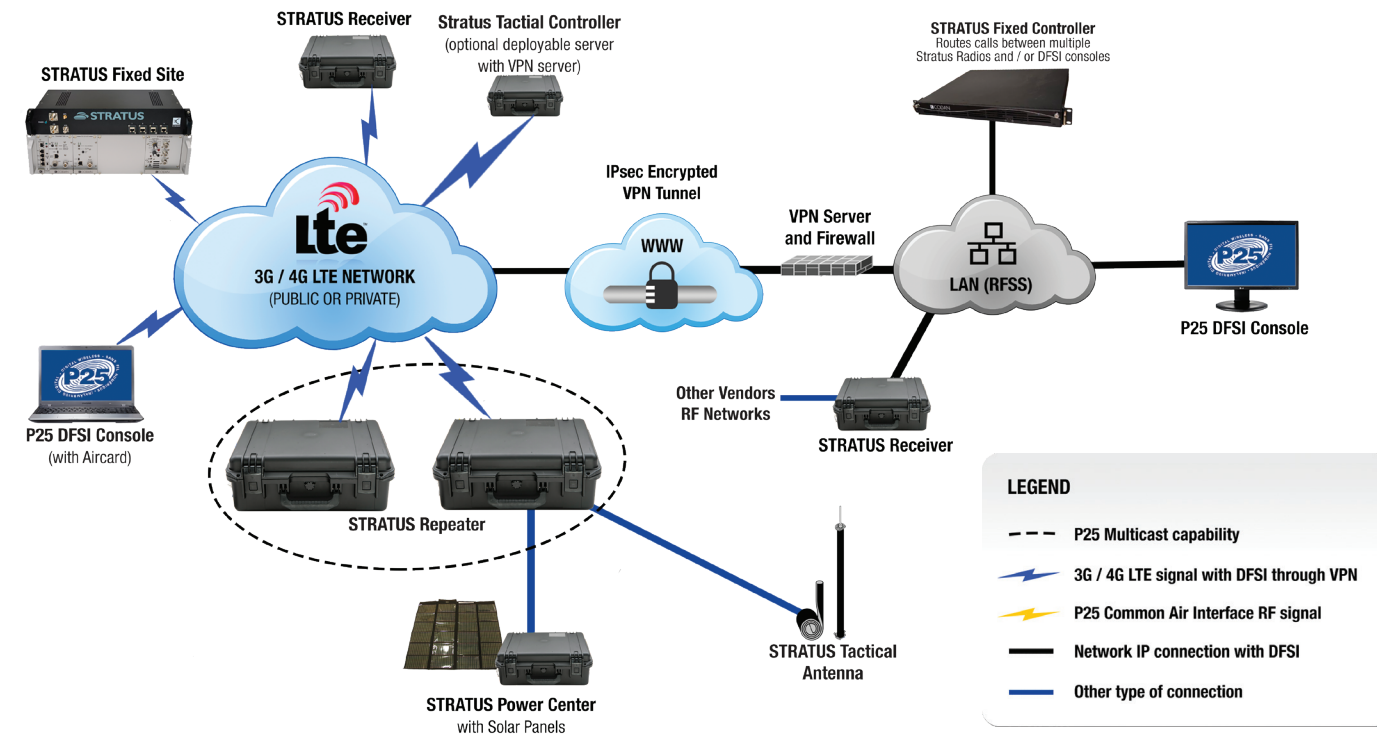

TECHNOLOGY COMPARISON

	CODAN STRATUS	MOTOROLA APX 7000L HANDHELD	MOTOROLA/HARRIS/TAIT GATEWAY
USES LTE AND P25	✓		
OPERATES ON ALL PUBLIC CELLULAR NETWORKS	✓	✗	✗
FALLS BACK TO 3G MODE	✓	✗	✗
VOICE COMMUNICATION OVER LTE	✓	✗	✗
OPERATES ON FIRSTNET	OPTIONAL	✓	✗
USES EXISTING CUSTOMER SUBSCRIBERS	✓	✗	NOT STANDARD
INTEROPERABILITY WITH A VARIETY OF VENDOR CONSOLES	✓	✓	NOT STANDARD
OPERATION IN POOR/NO LMR COVERAGE AREAS	✓	✗	✗
QUICK DEPLOYMENT ANYWHERE, ANYTIME	✓	✗	✗

*Chart comparisons based on leading competitors in the LMR industry. All information is accurate at time of publishing.

STRATUS NETWORK