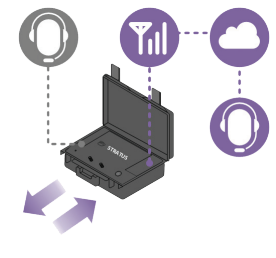

BASE STATION

Setup a tactical command with the deployment of a 30W Stratus base station. Console can be located on-site or virtually anywhere in the world via secure VPN gateway.