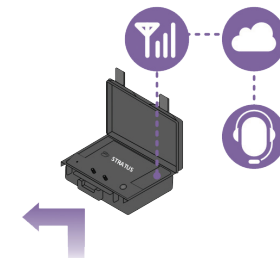

YOUR CODAN STRATUS SOLUTION

CONFIGURATIONS

REPEATER

Instantly expand local tactical coverage with the deployment of a 30W Stratus repeater. Cellular backhaul allows for situational monitoring from a remote DFSI console virtually anywhere in the world.