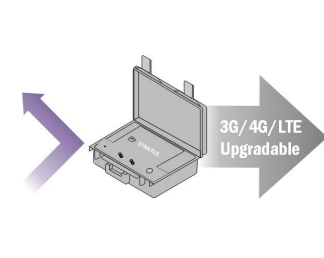

LITE REPEATER

Benefit from the repeater functionality of the Stratus today, with an upgrade path to LTE connectivity tomorrow.